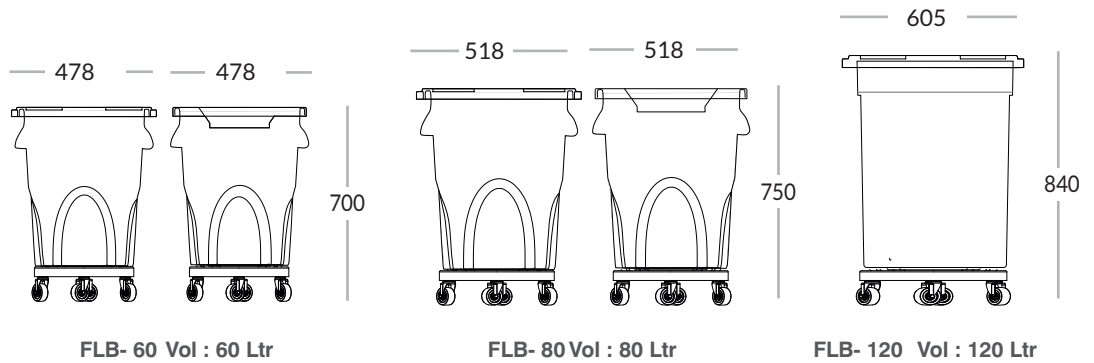

Round Bins

60L / 80L / 120L

Dolly Provided Separately for Easy Movement

Flat Lid Colours*

Funnel Lid Colours*

*other colours available on request

Round Bins

60L / 80L / 120L

SIZES

Without Dolly

With Dolly

All dimensions in mm

KEY FEATURES

Unibody Construction

Robust In Built Handles

Reinforced Base