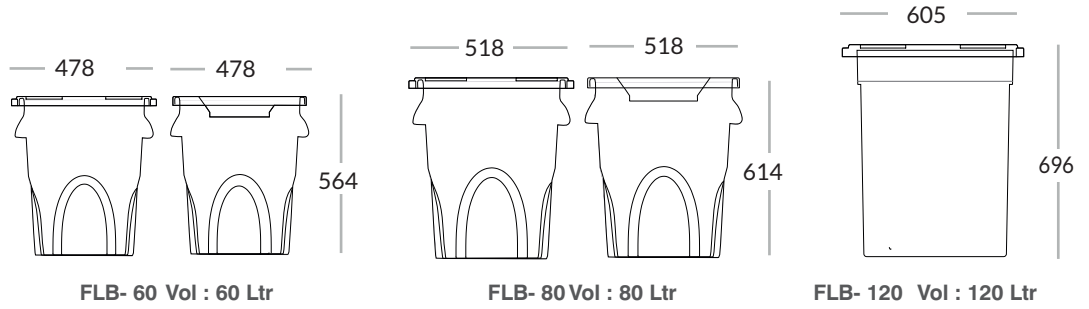

Round Bins

60L / 80L / 120L

Dolly Provided Separately for Easy Movement

Flat Lid Colours*

Funnel Lid Colours*

*other colours available on request

Round Bins

60L / 80L / 120L

SIZES

Without Dolly

With Dolly

All dimensions in mm

KEY FEATURES

Unibody Construction

Robust In Built Handles

Reinforced Base